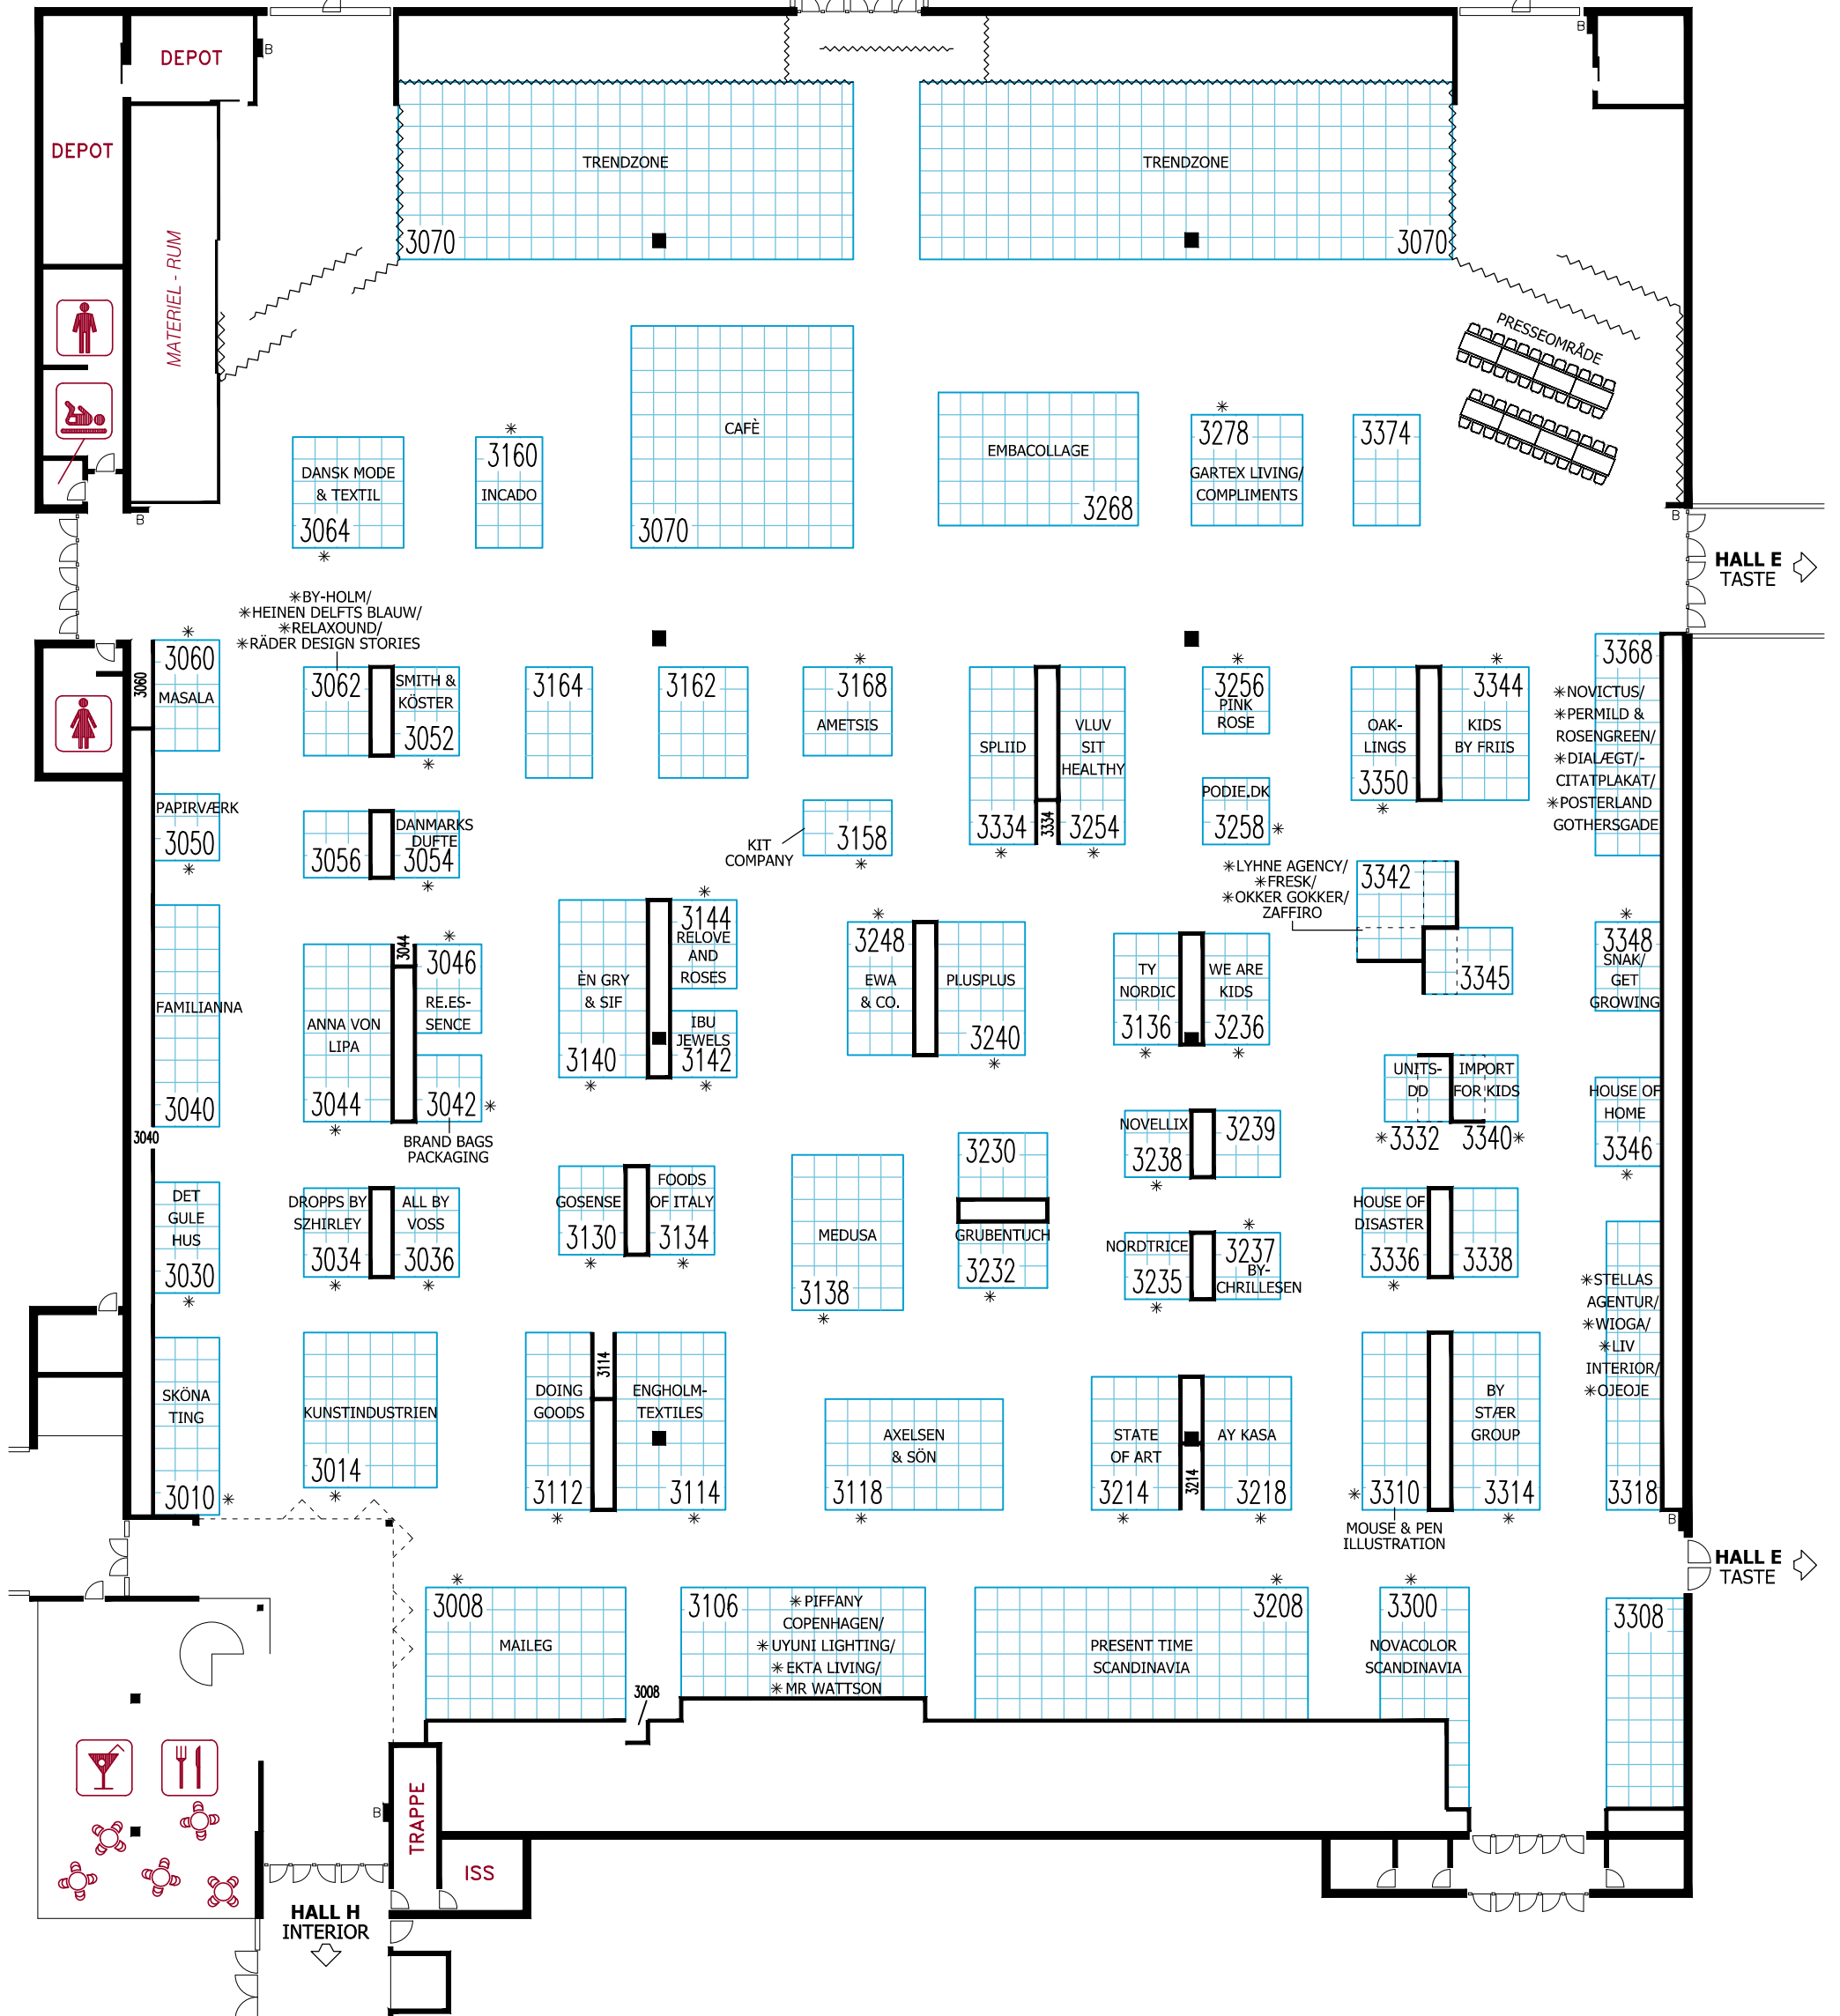

PORT 2

H: 440 cm.  
B: 540 cm.

PORT 1

H: 440 cm.  
B: 540 cm.

Hall M: Dining  
Hall D: Interior  
Hall E: Taste  
Hall F: Interior

Hall L: Jewellery  
Hall H: Interior  
Hall J1: Interior  
Hall J2: Interior + Seasonal Gifts

Hall J3: Outdoor  
Hall K: Garden

17. - 19. AUGUST 2024

**MCH**

**formland**

**HALL D  
INTERIOR**

Målforhold : 1 : 300  
Revideret : 02.07.24  
Tegn. af : PWT