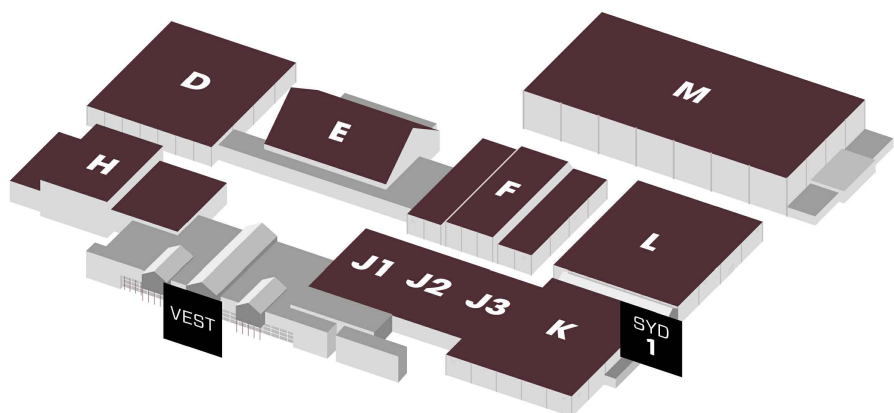

PORT 2

H: 440 cm.  
B: 540 cm.

PORT 1

H: 440 cm.  
B: 540 cm.

Hall M: Dining  
Hall D: Interior  
Hall E: Taste  
Hall F: Interior

Hall L: Jewellery  
Hall H: Interior  
Hall J1: Interior  
Hall J2: Interior + Seasonal Gifts

Hall J3: Outdoor  
Hall K: Garden

17. - 19. AUGUST 2024

**MCH**

**formland**

**HALL D  
INTERIOR**

Målforhold : 1 : 300  
Revideret : 02.07.24  
Tegn. af : PWT