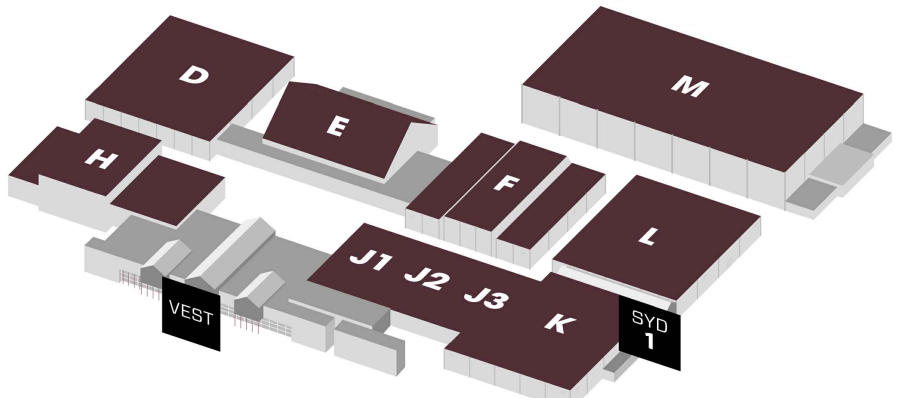

- THINK CIRCULAR**
- * 5181 YUZU STUDIO
 - 5182
 - 5183
 - 5184
 - 5185
 - 5186
 - 5187
 - 5188
 - 5189
 - 5190

Hall M: Dining
Hall D: Interior
Hall E: Taste
Hall F: Interior

Hall L: Jewellery
Hall H: Interior
Hall J1: Interior
Hall J2: Interior + Seasonal Gifts

Hall J3: Outdoor
Hall K: Garden

17. - 19. AUGUST 2024

MCH

formland

**HALL F
INTERIOR**

Målforhold : 1 : 300
Revideret : 02.07.24
Tegn. af : PWT