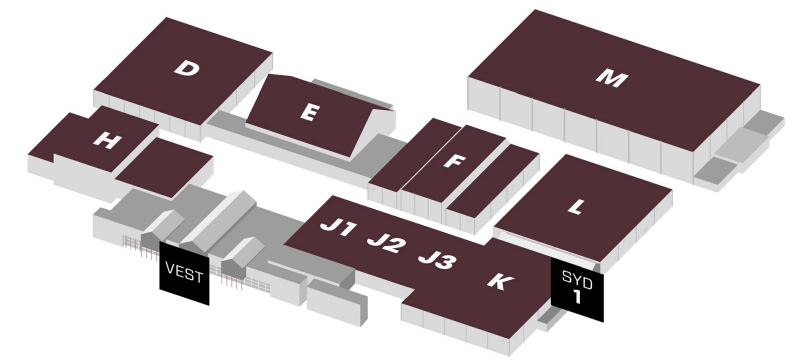

H: 290 cm.  
B: 295 cm.

PORT 2

PORT 1

H: 445 cm.  
B: 480 cm.

- Hall M: Dining
- Hall D: Interior
- Hall E: Taste
- Hall F: Interior
- Hall L: Jewellery
- Hall H: Interior
- Hall J1: Interior
- Hall J2: Interior + Seasonal Gifts
- Hall J3: Outdoor
- Hall K: Garden

17. - 19. AUGUST 2024

**formland**

**HALL H  
INTERIOR**

Målforhold : 1 : 300  
Revideret : 01.07.24  
Tegn. af : PWT